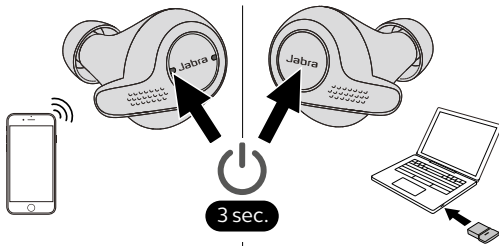

How to connect

Smartphone

Power on the earbuds and follow the voice instructions to pair to your smartphone. Install the Sound+ App.

Computer

Power on the earbuds and plug the Bluetooth adapter into your computer to connect. Install Jabra Direct.