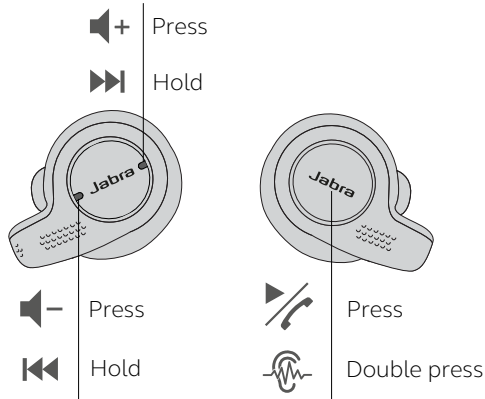

How to use

Professional-grade sound.

Superior true wireless call quality with 4-microphone technology.

All-day power. Always connected.

Up to 5 hours battery on a single charge, 15 hours with the included pocket-friendly charging case.

	Features	Benefit	Jabra Evolve 65t
Connectivity	True wireless form factor	Cord free call and music consumption	•
	Jabra Link 370 Bluetooth adapter	Wireless range of up to 10m/33ft with PC and Smartphone	•
	Dual Bluetooth® connectivity for PC, smartphone and tablet	Connect two Bluetooth® at the same time	•
	Certifications	Skype for Business, Cisco, Avaya and more	•
	Multiple device pairing	Pair up to 8 devices	•
Audio	Microphone	A 4-microphone ambient noise cancellation technology	•
	Acoustical open chamber design	Wind noise protection	•
Ease of use	Rechargeable battery	Up to 15 hours of battery with charging case	•
	Audio Control	Answer/end call – Reject call – Volume control – Track control¹ -Play/pause music¹	•
	HearThrough	Double press the multi-function button to hear the outside world without taking off the earbud	•
	Voice assistant enabled	One-touch access to Amazon Alexa, Siri®, and Google Assistant™²	•
	Accessories	3 pairs of different-sized EarGels™	•
Compatibility	Apps	For compatibility information go to Jabra.com	

¹ For mobile device only

² Operating system dependent