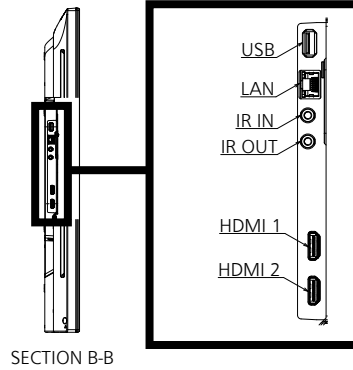

H : HDMI (HDMI 1, HDMI 2)

*3 : Based on VESA CVT-RB (Reduced Blanking) standard

*4 : Signals with ● in the plug and play compatible signal column is the signal described in the EDID (extended display identification data) of the display. For the signals without ● in the plug and play compatible signal column, the resolution may not be selected on the computer even if the display is supporting it.

Drawing of terminals

View from back

Magnified figure of terminal b

SECTION B-B

Magnified figure of terminal a

SECTION A-A

Sectional view of terminal a
(AUDIO OUT / AUDIO IN / VIDEO AV IN / SERIAL IN / PC IN / DVI-D IN)