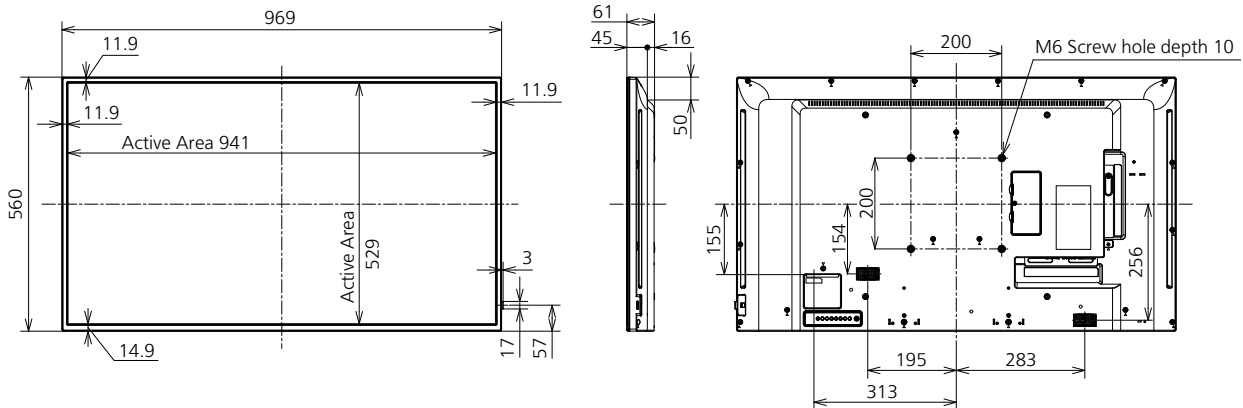

STANDARD (CERTIFICATIONS)

SAFETY REGULATIONS	IEC60950-1 EU:EN60950-1:2006 + A11:2009 + A1:2010 + A12:2011+A2:2013 BEAB approval AS/NZS Deviation
RADIATION REGULATIONS	EN55032:2012+AC:2013 (CLASS A) EN55024:2010, EN61000-3-2:2014, EN61000-3-3:2013 AS/NZS CISPR32:2013 RCM Mark

REMOTE CONTROL TRANSMITTER

Power Requirements	DC 3 V (2 x AAA Size batteries)
Operating distance	Approx. 7 m*
Weight	Approx. 63 g including batteries
Dimensions (W x H x D)	48 x 134 x 20 mm

*When operated directly in front of receptor.

INCLUDED ACCESSORIES

- Remote Control - Batteries (AAA size) x 2
- AC cord (approx. 1.8 m) - 4-pole mini plug conversion cable
- Clamper x 3 - USB Memory cover x 1
- CD-ROM / User Manual - Operating Instruction Book

COMPATIBLE SOFTWARE

Multi Monitoring & Control Software	Ver 2.1 or later
CMS Content Management Software	Ver 3.0 or later
Video Wall Manager	Ver1.9 or later

OPTIONAL ACCESSORIES

Pedestal	TY - ST43PE8
Early Warning Software*	ET-SWA100 / 105series
Basic license / 3-year license	(Depending on the license type, the symbol at the end of the part number is different.)

* Multi-Monitoring Control Software Ver 2.1 or later is required.

DIMENSIONS (TENTATIVE)

Cautions: This drawing is not a scale
Units : mm