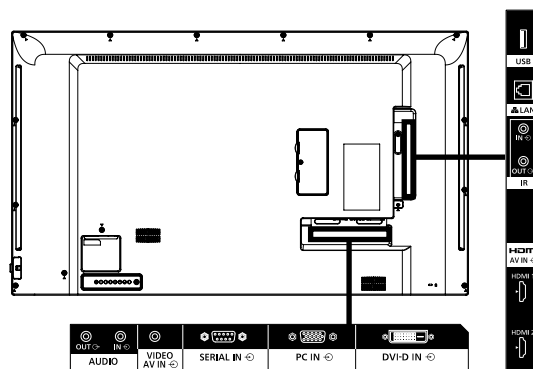

INCLUDED ACCESSORIES

- Remote Control - Batteries (AAA size) x 2
- AC cord (approx. 1.8 m) - 4-pole mini plug conversion cable
- Clamper x 3 - USB Memory cover x 1
- CD-ROM / User Manual - Operating Instruction Book

* Multi-Monitoring Control Software Ver 2.1 or later is required.

DIMENSIONS (TENTATIVE)

Cautions: This drawing is not a scale
Units : mm

CONNECTION TERMINAL

* Specifications and appearance are subject to change without notice.